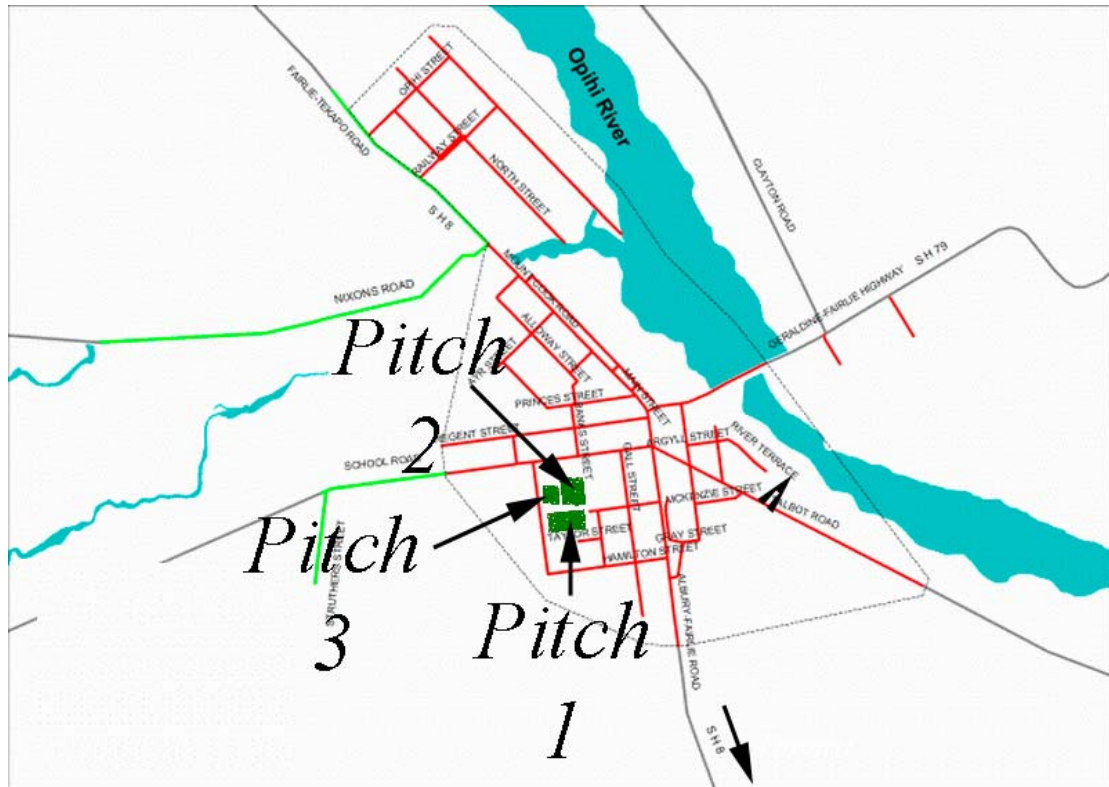

MACKENZIE FOOTBALL GROUNDS

Mackenzie College Football Grounds are the home of Mackenzie Football Association and is located in the township of Fairlie 45 minutes drive inland and North of Timaru.

To locate the grounds drive along state highway 8 from Timaru until you reach Fairlie, once inside the township take your third residential street on the left sign posted Mackenzie College. Follow this road to the end and you will be at the entrance to the school, the club pitches are just behind the gymnasium.